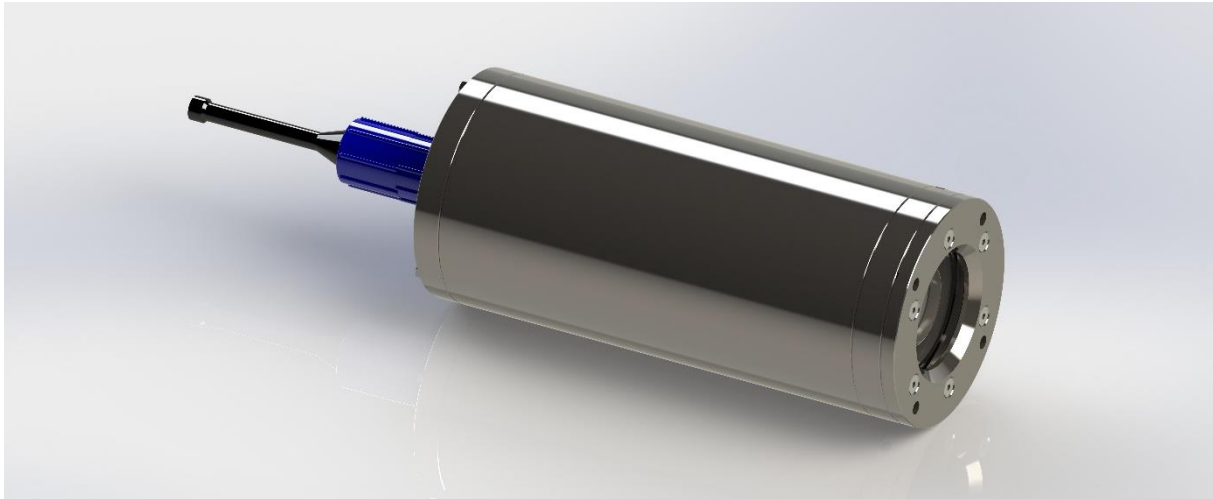

Datasheet: Oktopus Deepsea-Ethernet-Camera

OktoCam FHD60

1 Mechanics

Maximum pressure (bar)		600
Materials	Cover	Titanium
	Tube	Titanium
	Glas	Sapphire
Dimensions (H x W x D, mm)	Without connector	117 x 117 x 268
Weight (kg)	In air	7
	In water	4.5
Connectors	Power supply + ethernet + RS232	SubConn DBH13M

2 Electrics

Voltage (V)		20 - 60
Power consumption (W)		36
Data transmission	Ethernet (Mbit/s)	1,000

3 Optics

Type of glass		Flatport
Sensor		Sony IMX304
Image		Color
UV-filter		Integrated

a. Fixed Focus

Viewing Angle (in air, °)	Horizontally	53
	Vertically	40
Aperture		F2.8
Focus		Fixed